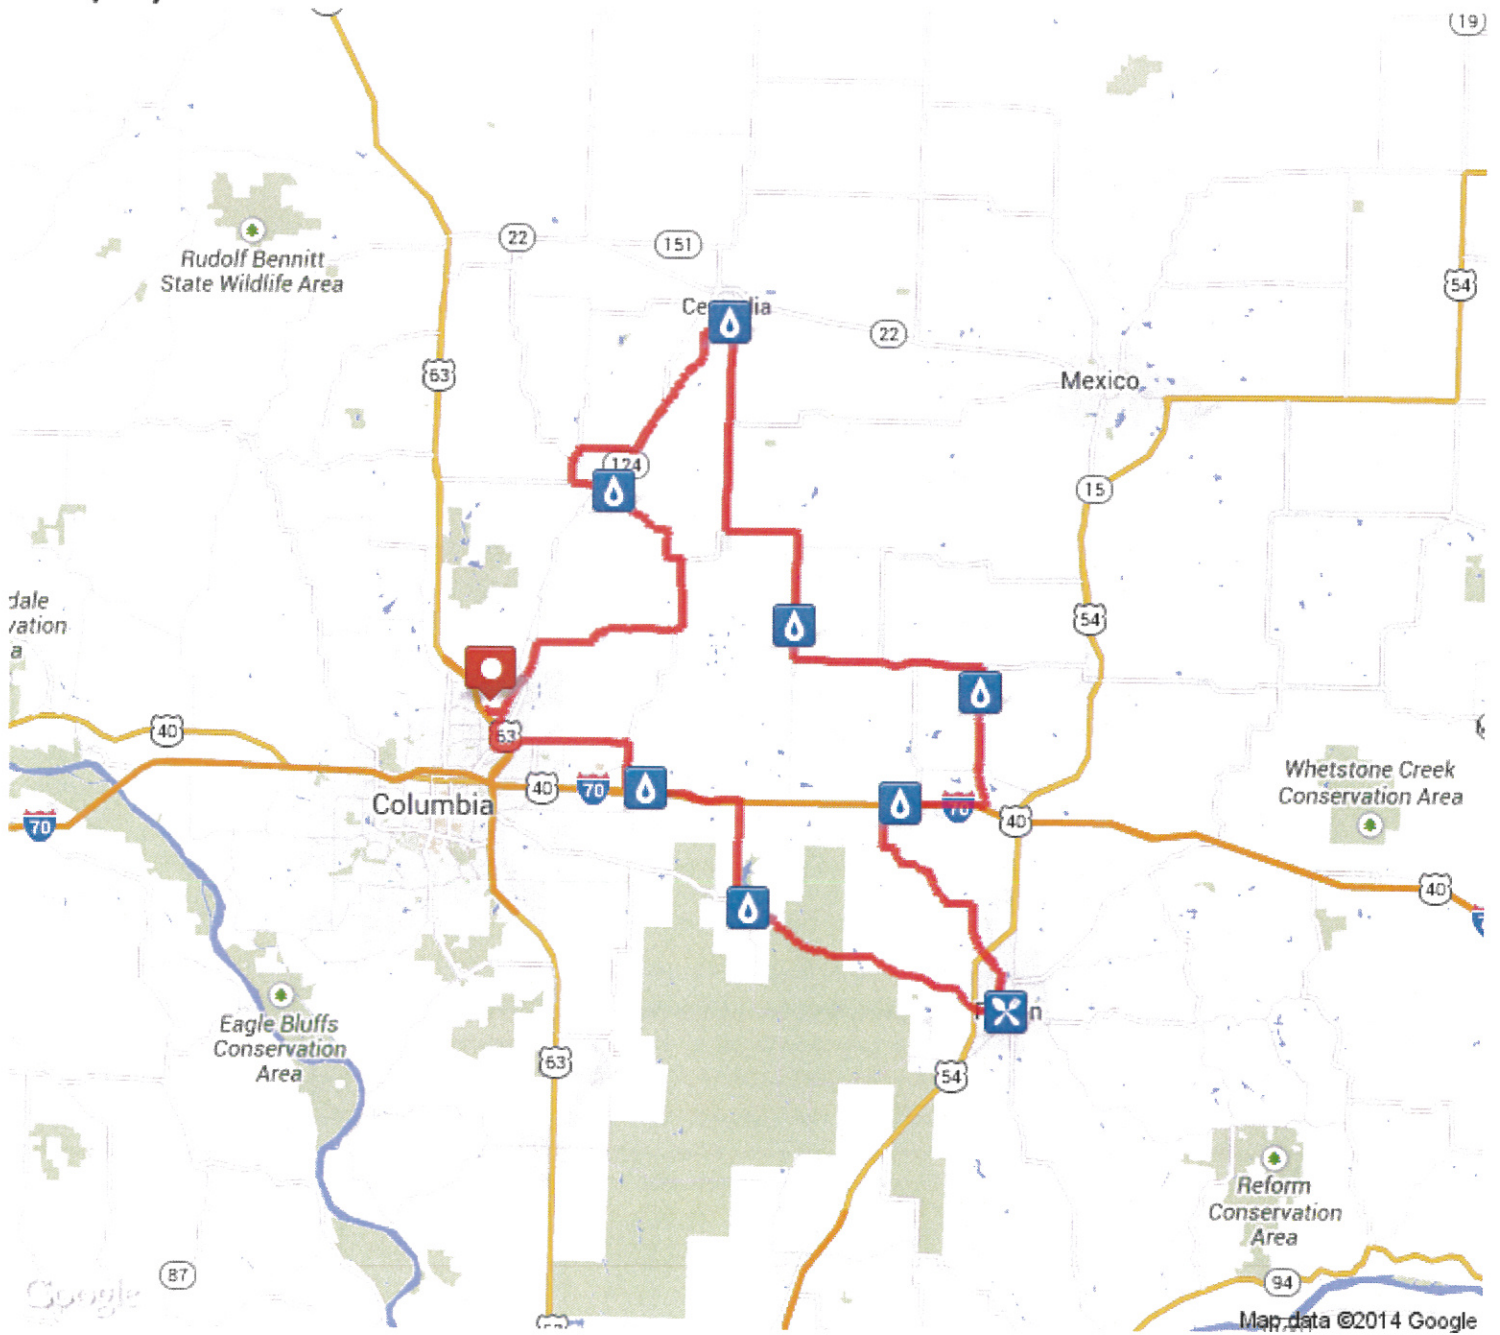

# 2014 Day 2 Bike MS 100 Mile Route

Distance: 96.82 mi

Elevation: 2,336.18 ft {Max: 962.57 ft}

mapmyride

MapMyRide • <http://mapmyride.com/routes/view/435842606>