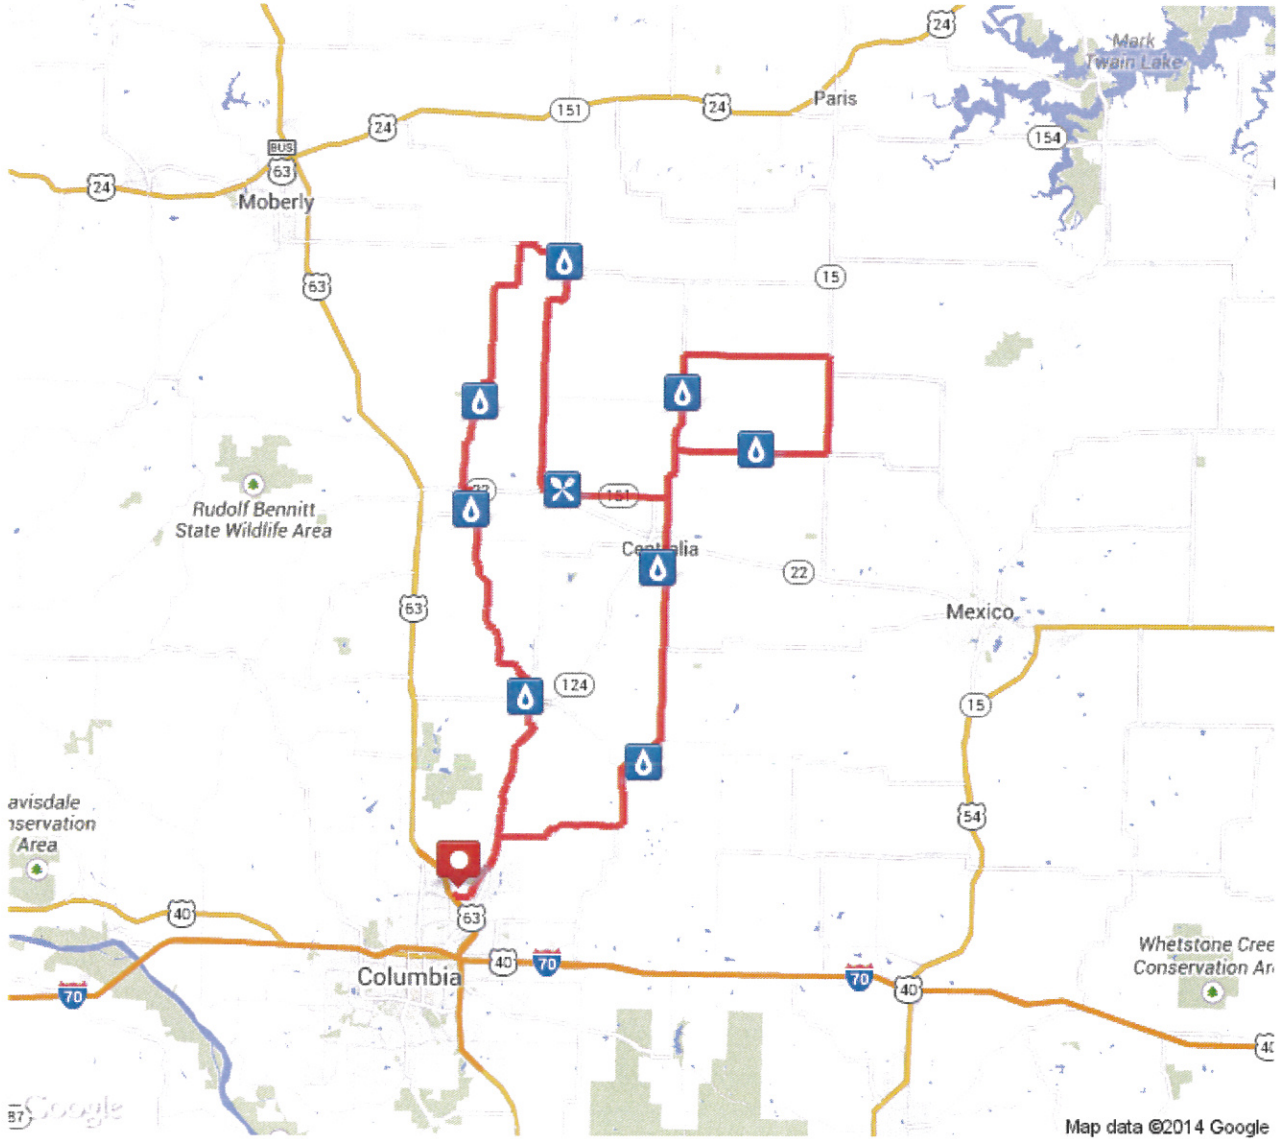

2014 Day 1 Bike MS 100 Mile Route
Distance: 100.98 mi
Elevation: 1,566.36 ft (Max: 948.59 ft)

mapmyride

MapMyRide • <http://mapmyride.com/routes/view/435809416>