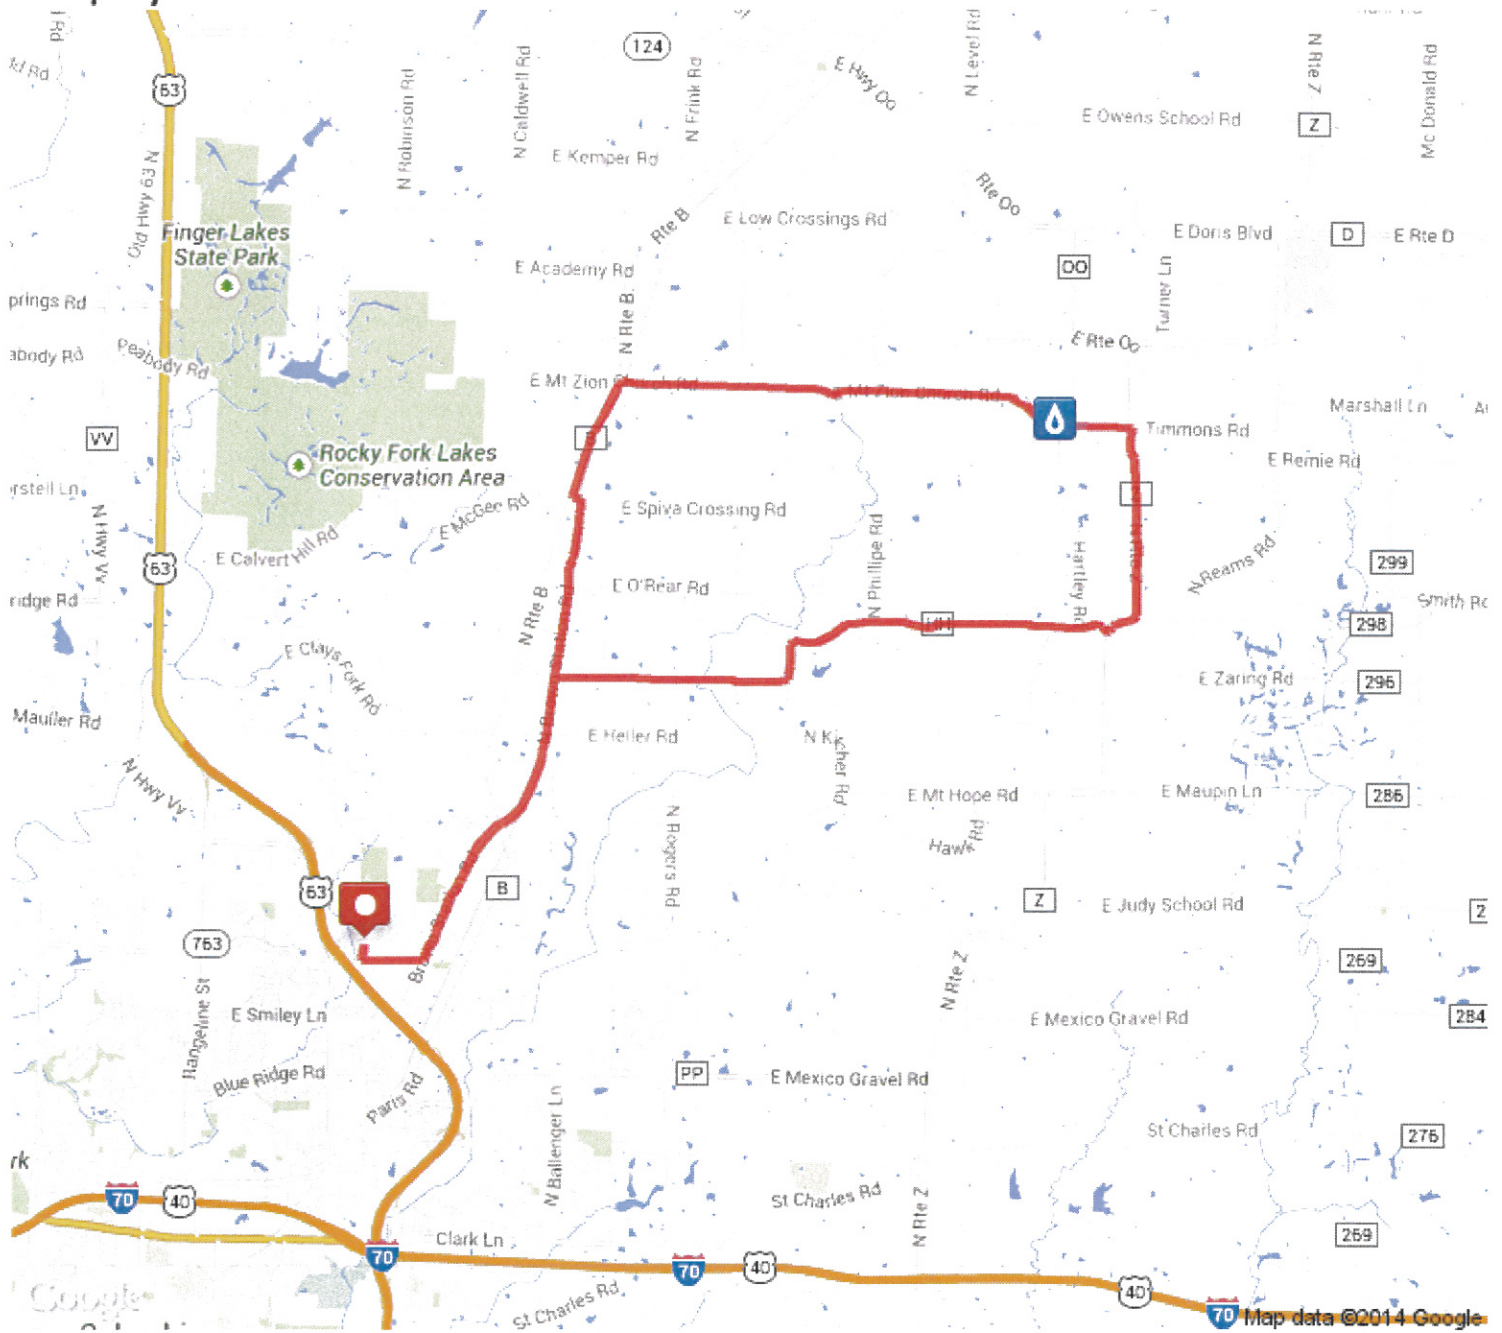

2014 Day 1 Bike MS 20 Mile Route

Distance: 22.05 mi

Elevation: 562.19 ft (Max: 944.75 ft)

mapmyride

MapMyRide • <http://mapmyride.com/routes/view/435779960>