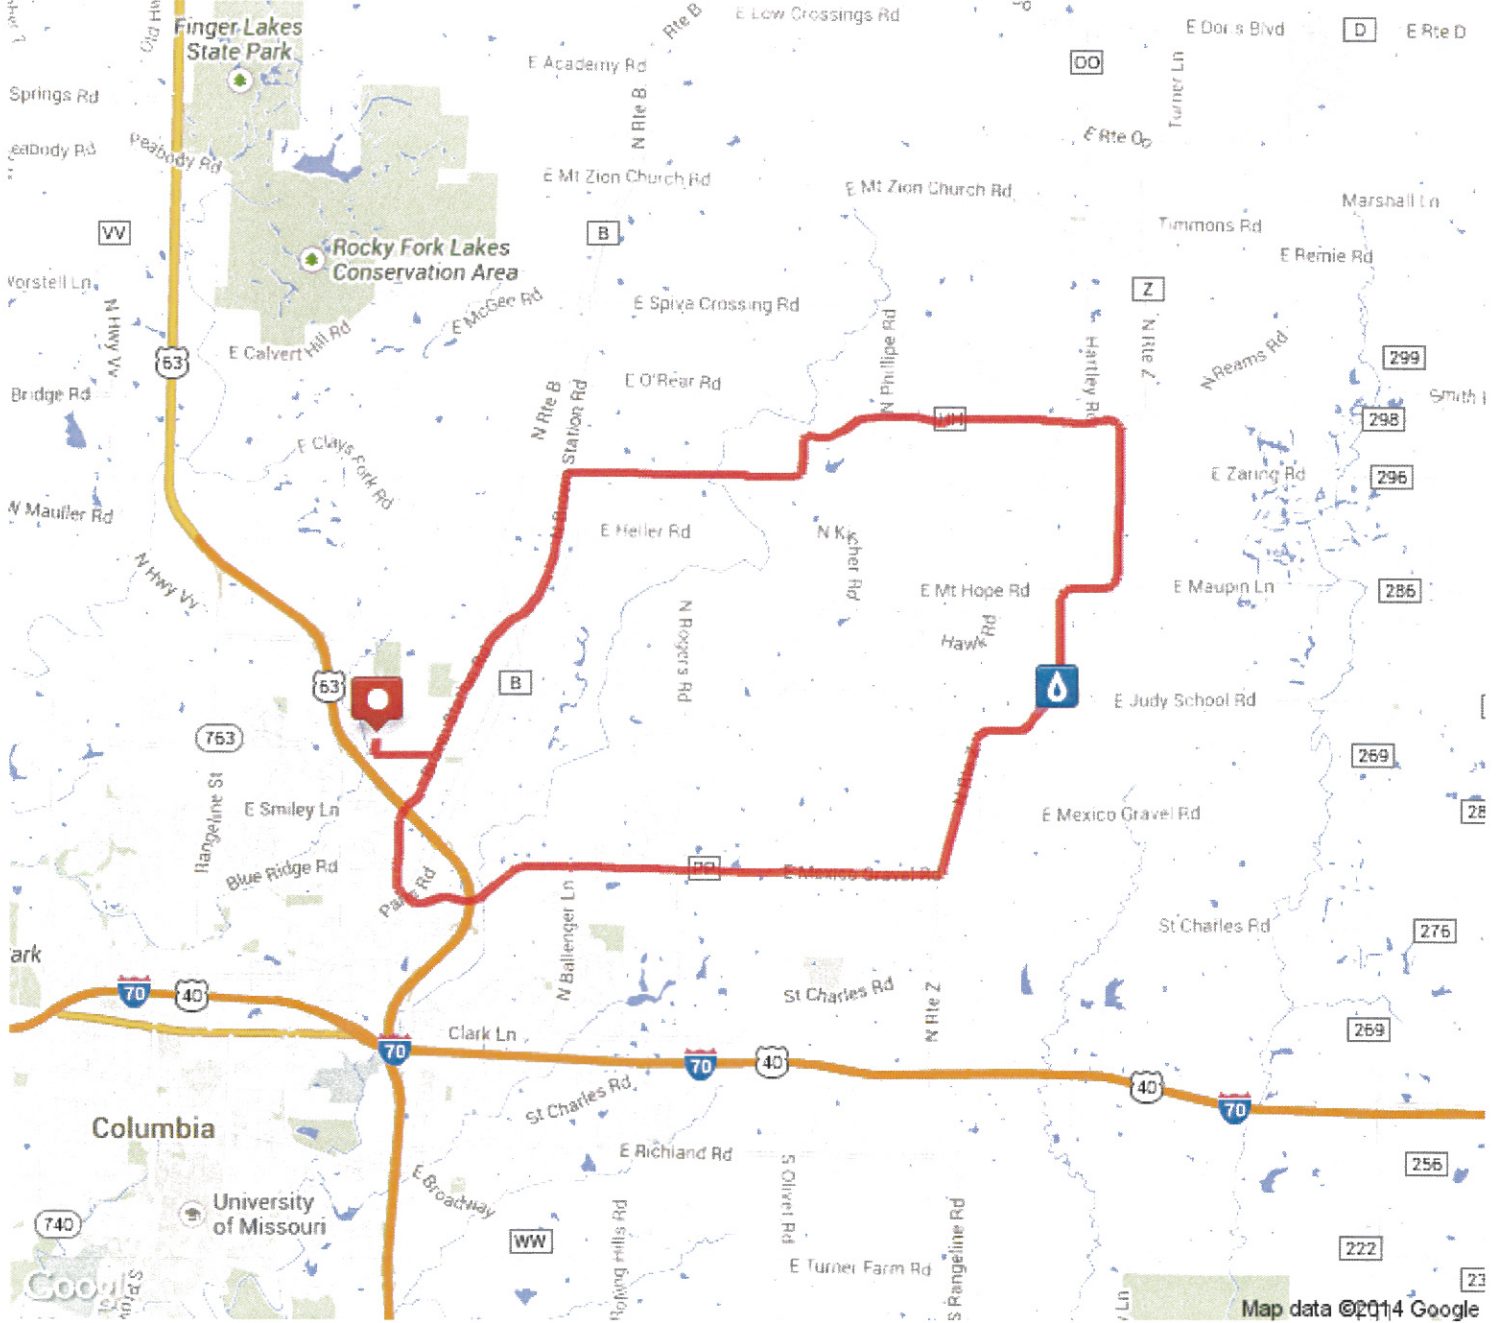

2014 Day 2 Bike MS 20 Mile Route

Distance: 20.91 mi

Elevation: 538.01 ft (Max: 924.74 ft)

mapmyride

MapMyRide • <http://mapmyride.com/routes/view/435820458>