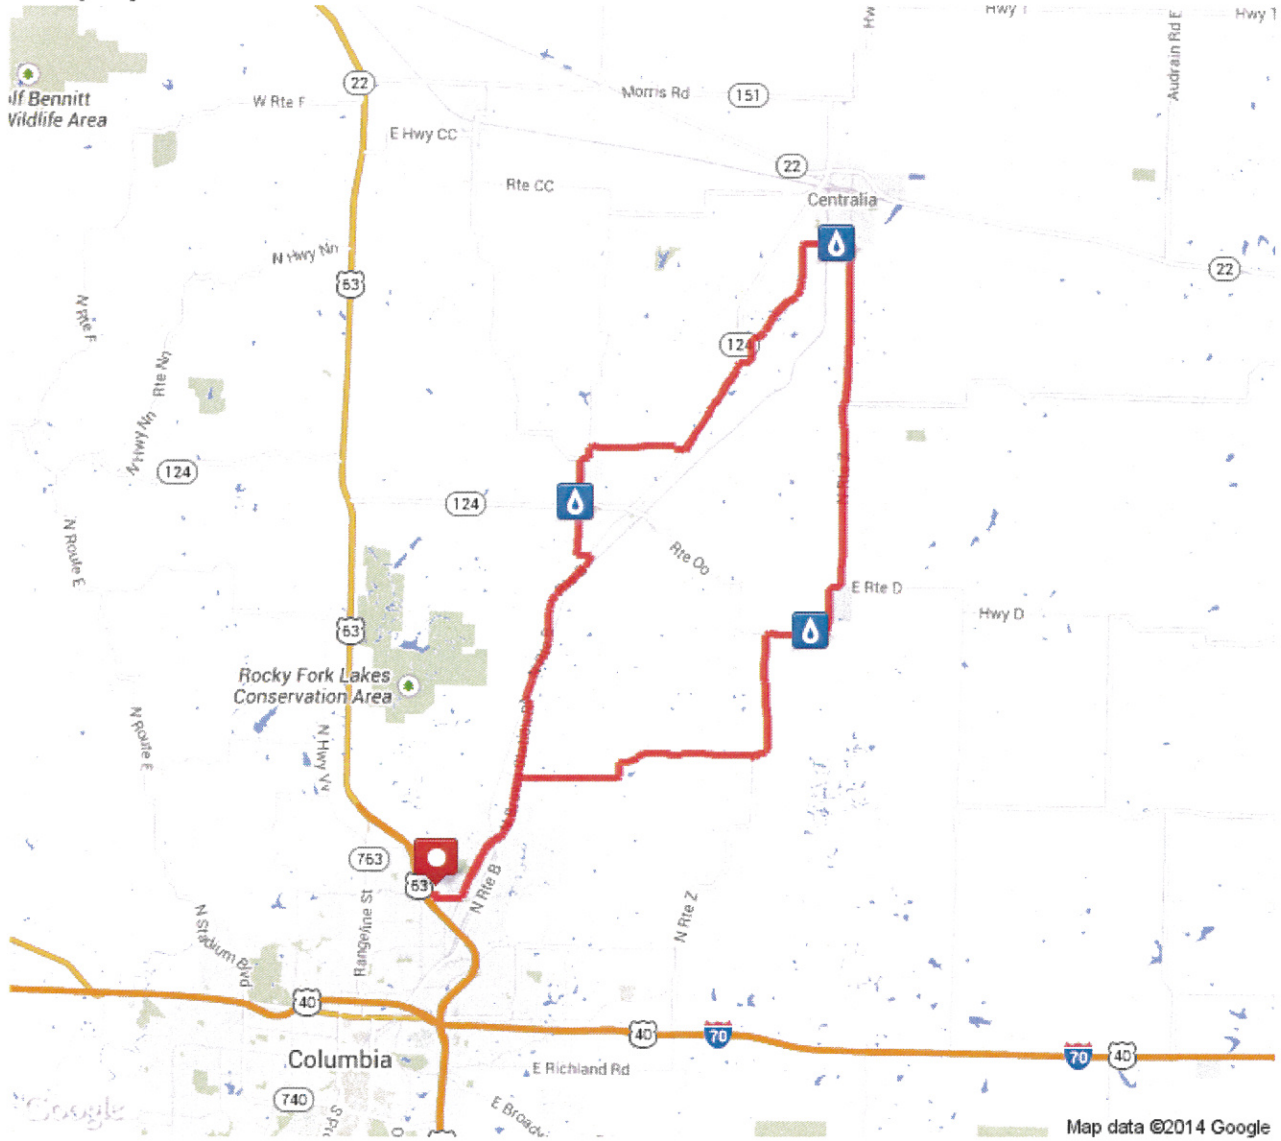

2014 Day 1 Bike MS 40 Mile Route  
Distance: 41.03 mi  
Elevation: 778.66 ft (Max: 952.13 ft)

mapmyride

MapMyRide • <http://mapmyride.com/routes/view/435789846>