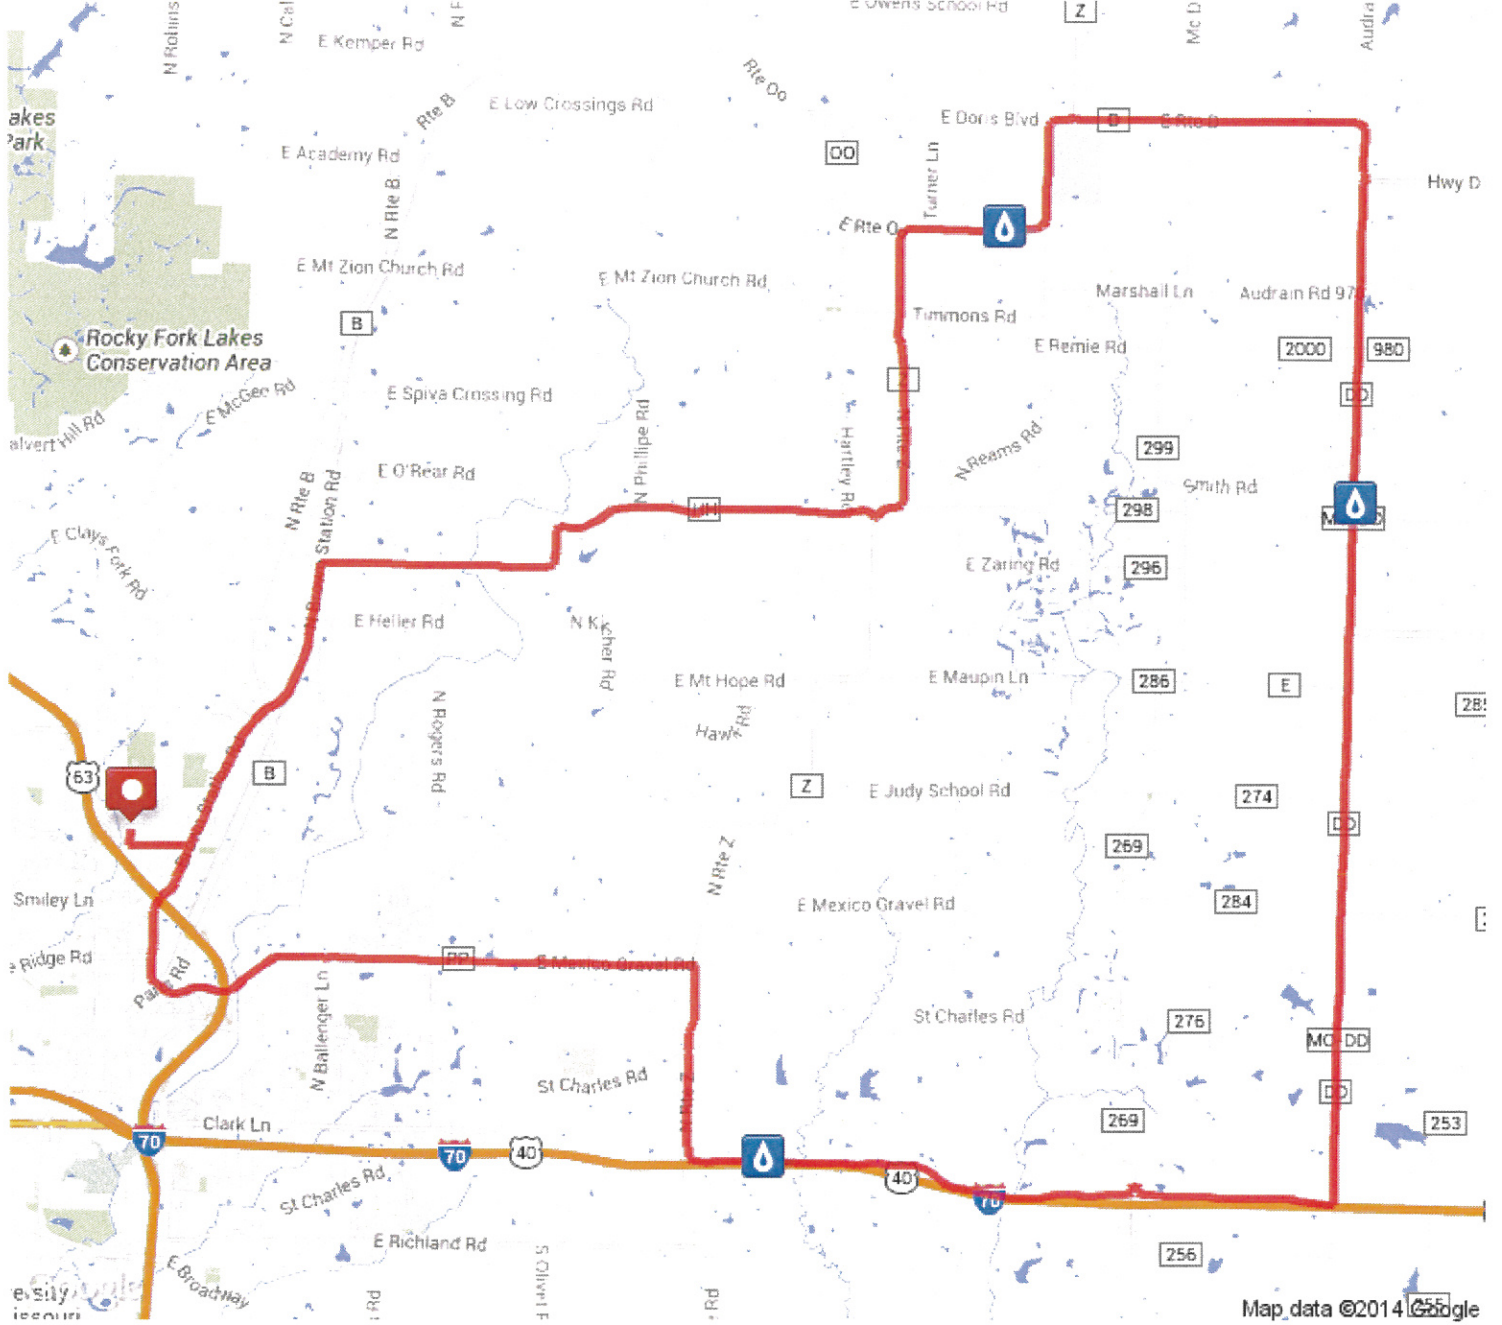

2014 Day 2 Bike MS 40 Mile Route

Distance: 41.14 mi

Elevation: 952.53 ft (Max: 966.44 ft)

mapmyride

MapMyRide • <http://mapmyride.com/routes/view/435817810>