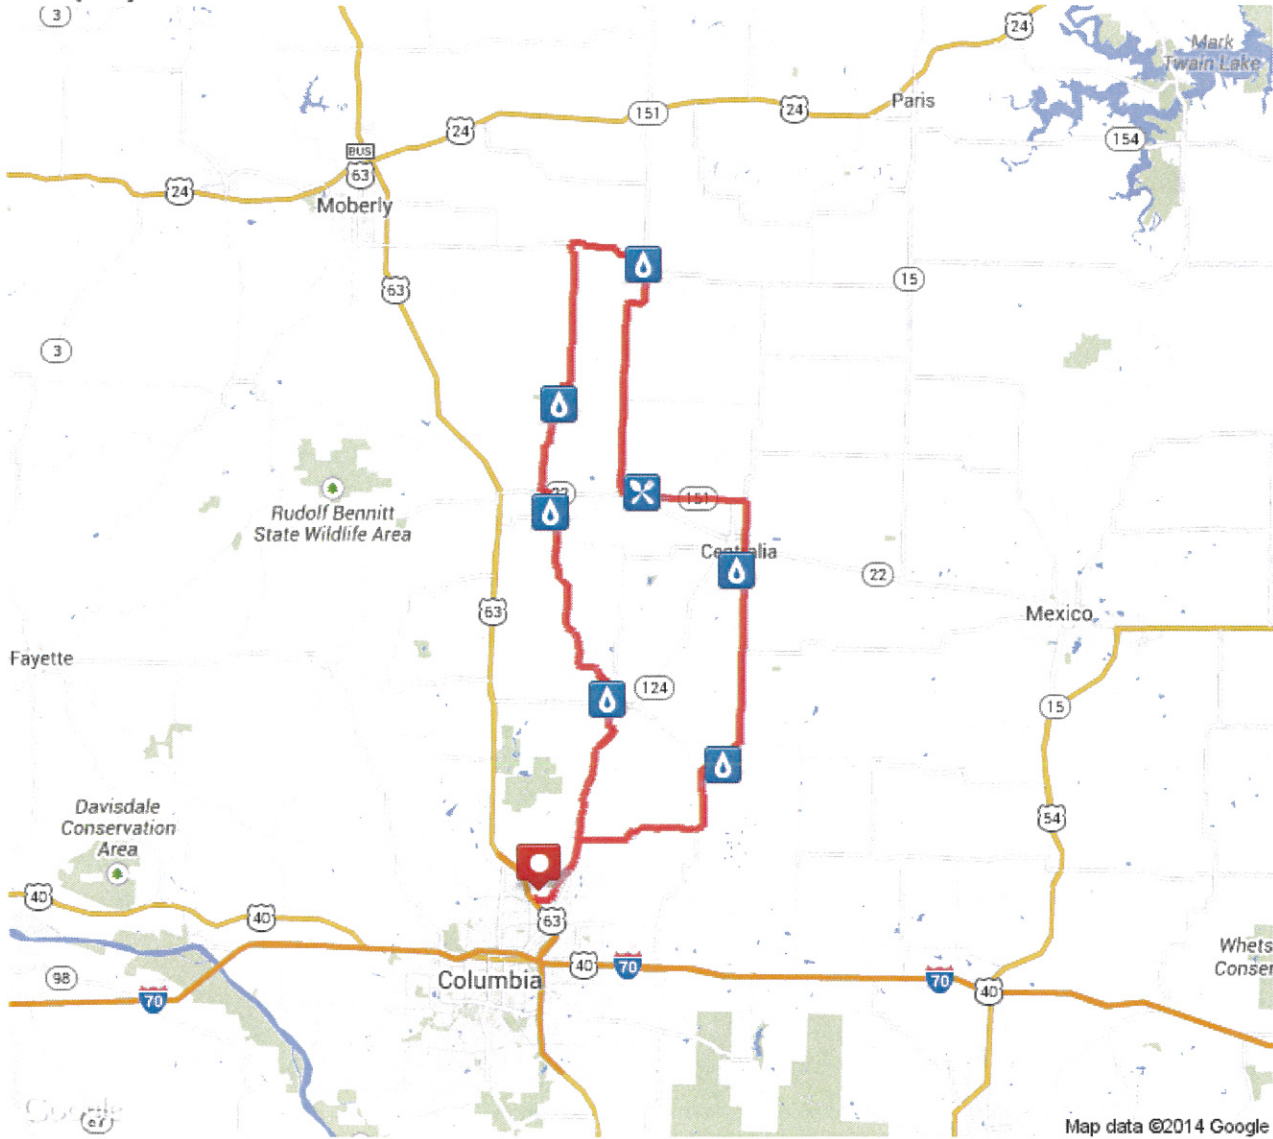

2014 Day 1 Bike MS 75 Mile Route
Distance: 76.39 mi
Elevation: 1,337.11 ft (Max: 949.7 ft)

mapmyride

MapMyRide • <http://mapmyride.com/routes/view/435799512>