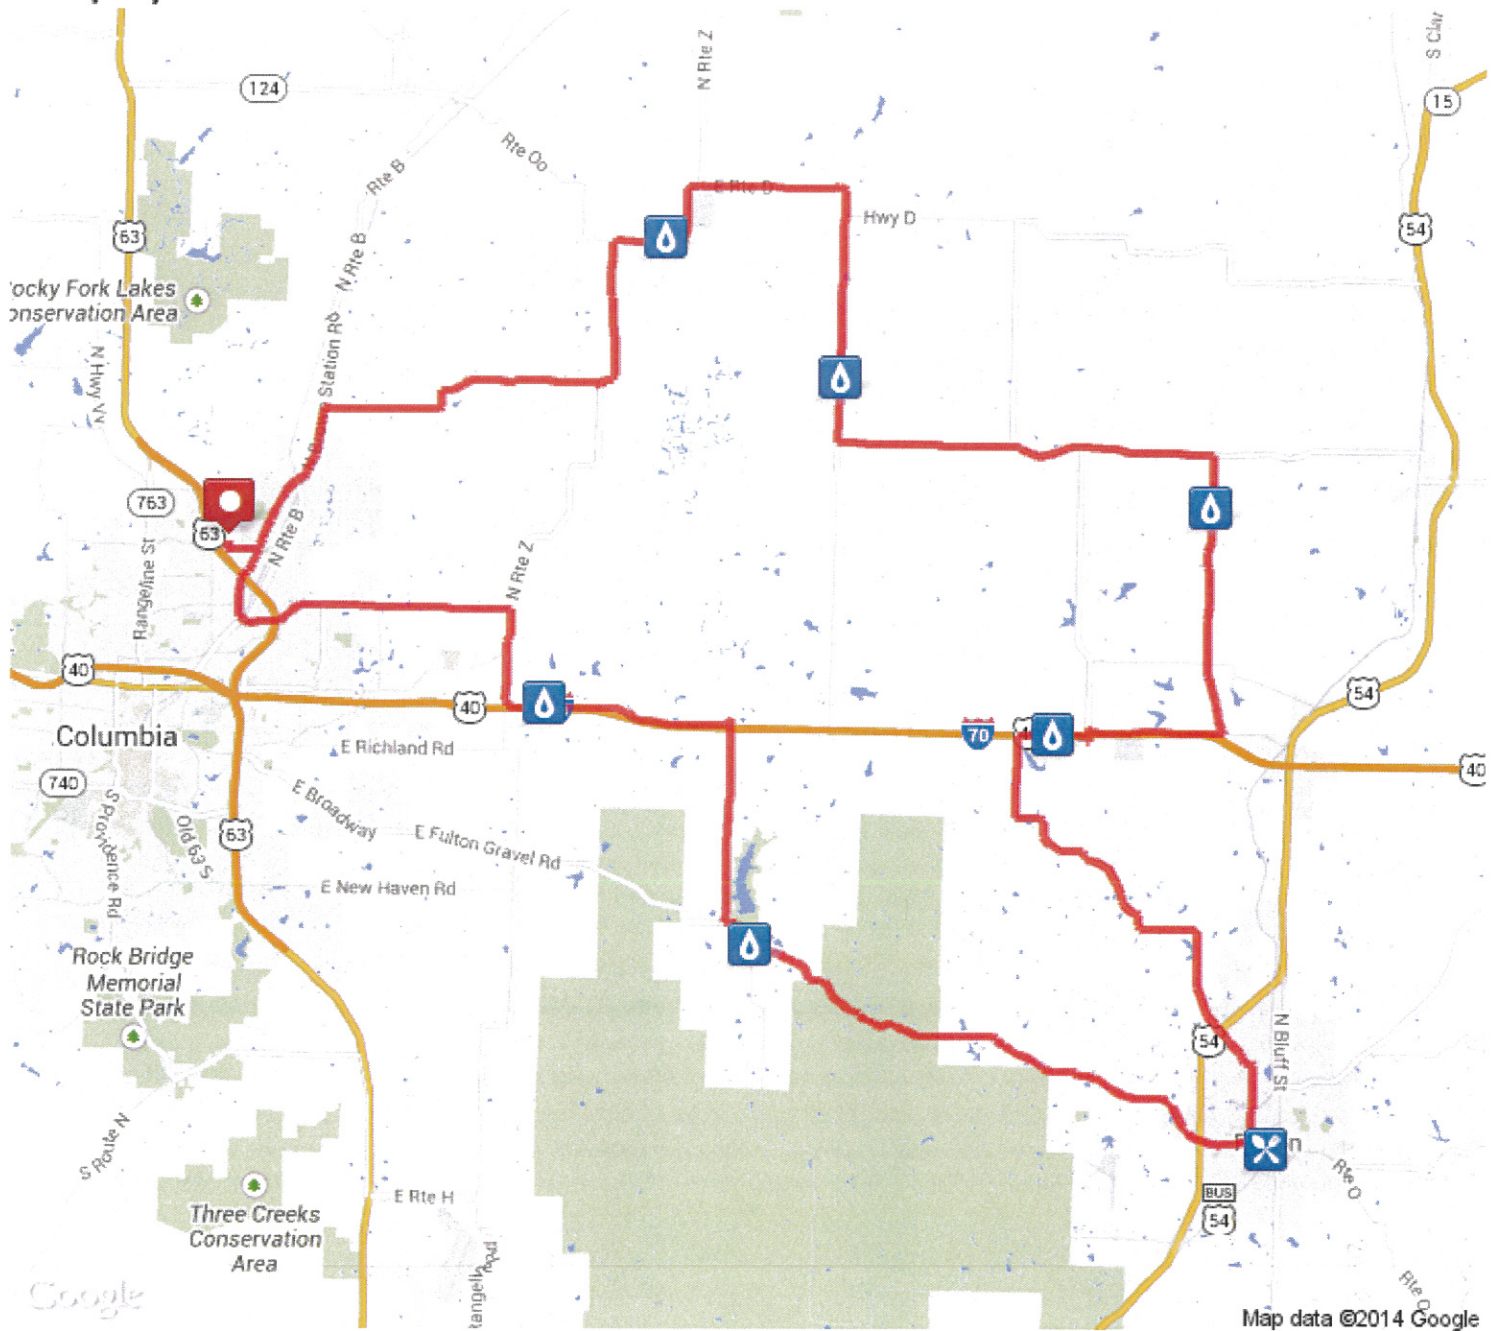

2014 Day 2 Bike MS 75 Mile Route

Distance: 75.95 mi

Elevation: 2,039.71 ft {Max: 963.22 ft}

mapmyride

MapMyRide • <http://mapmyride.com/routes/view/435832110>